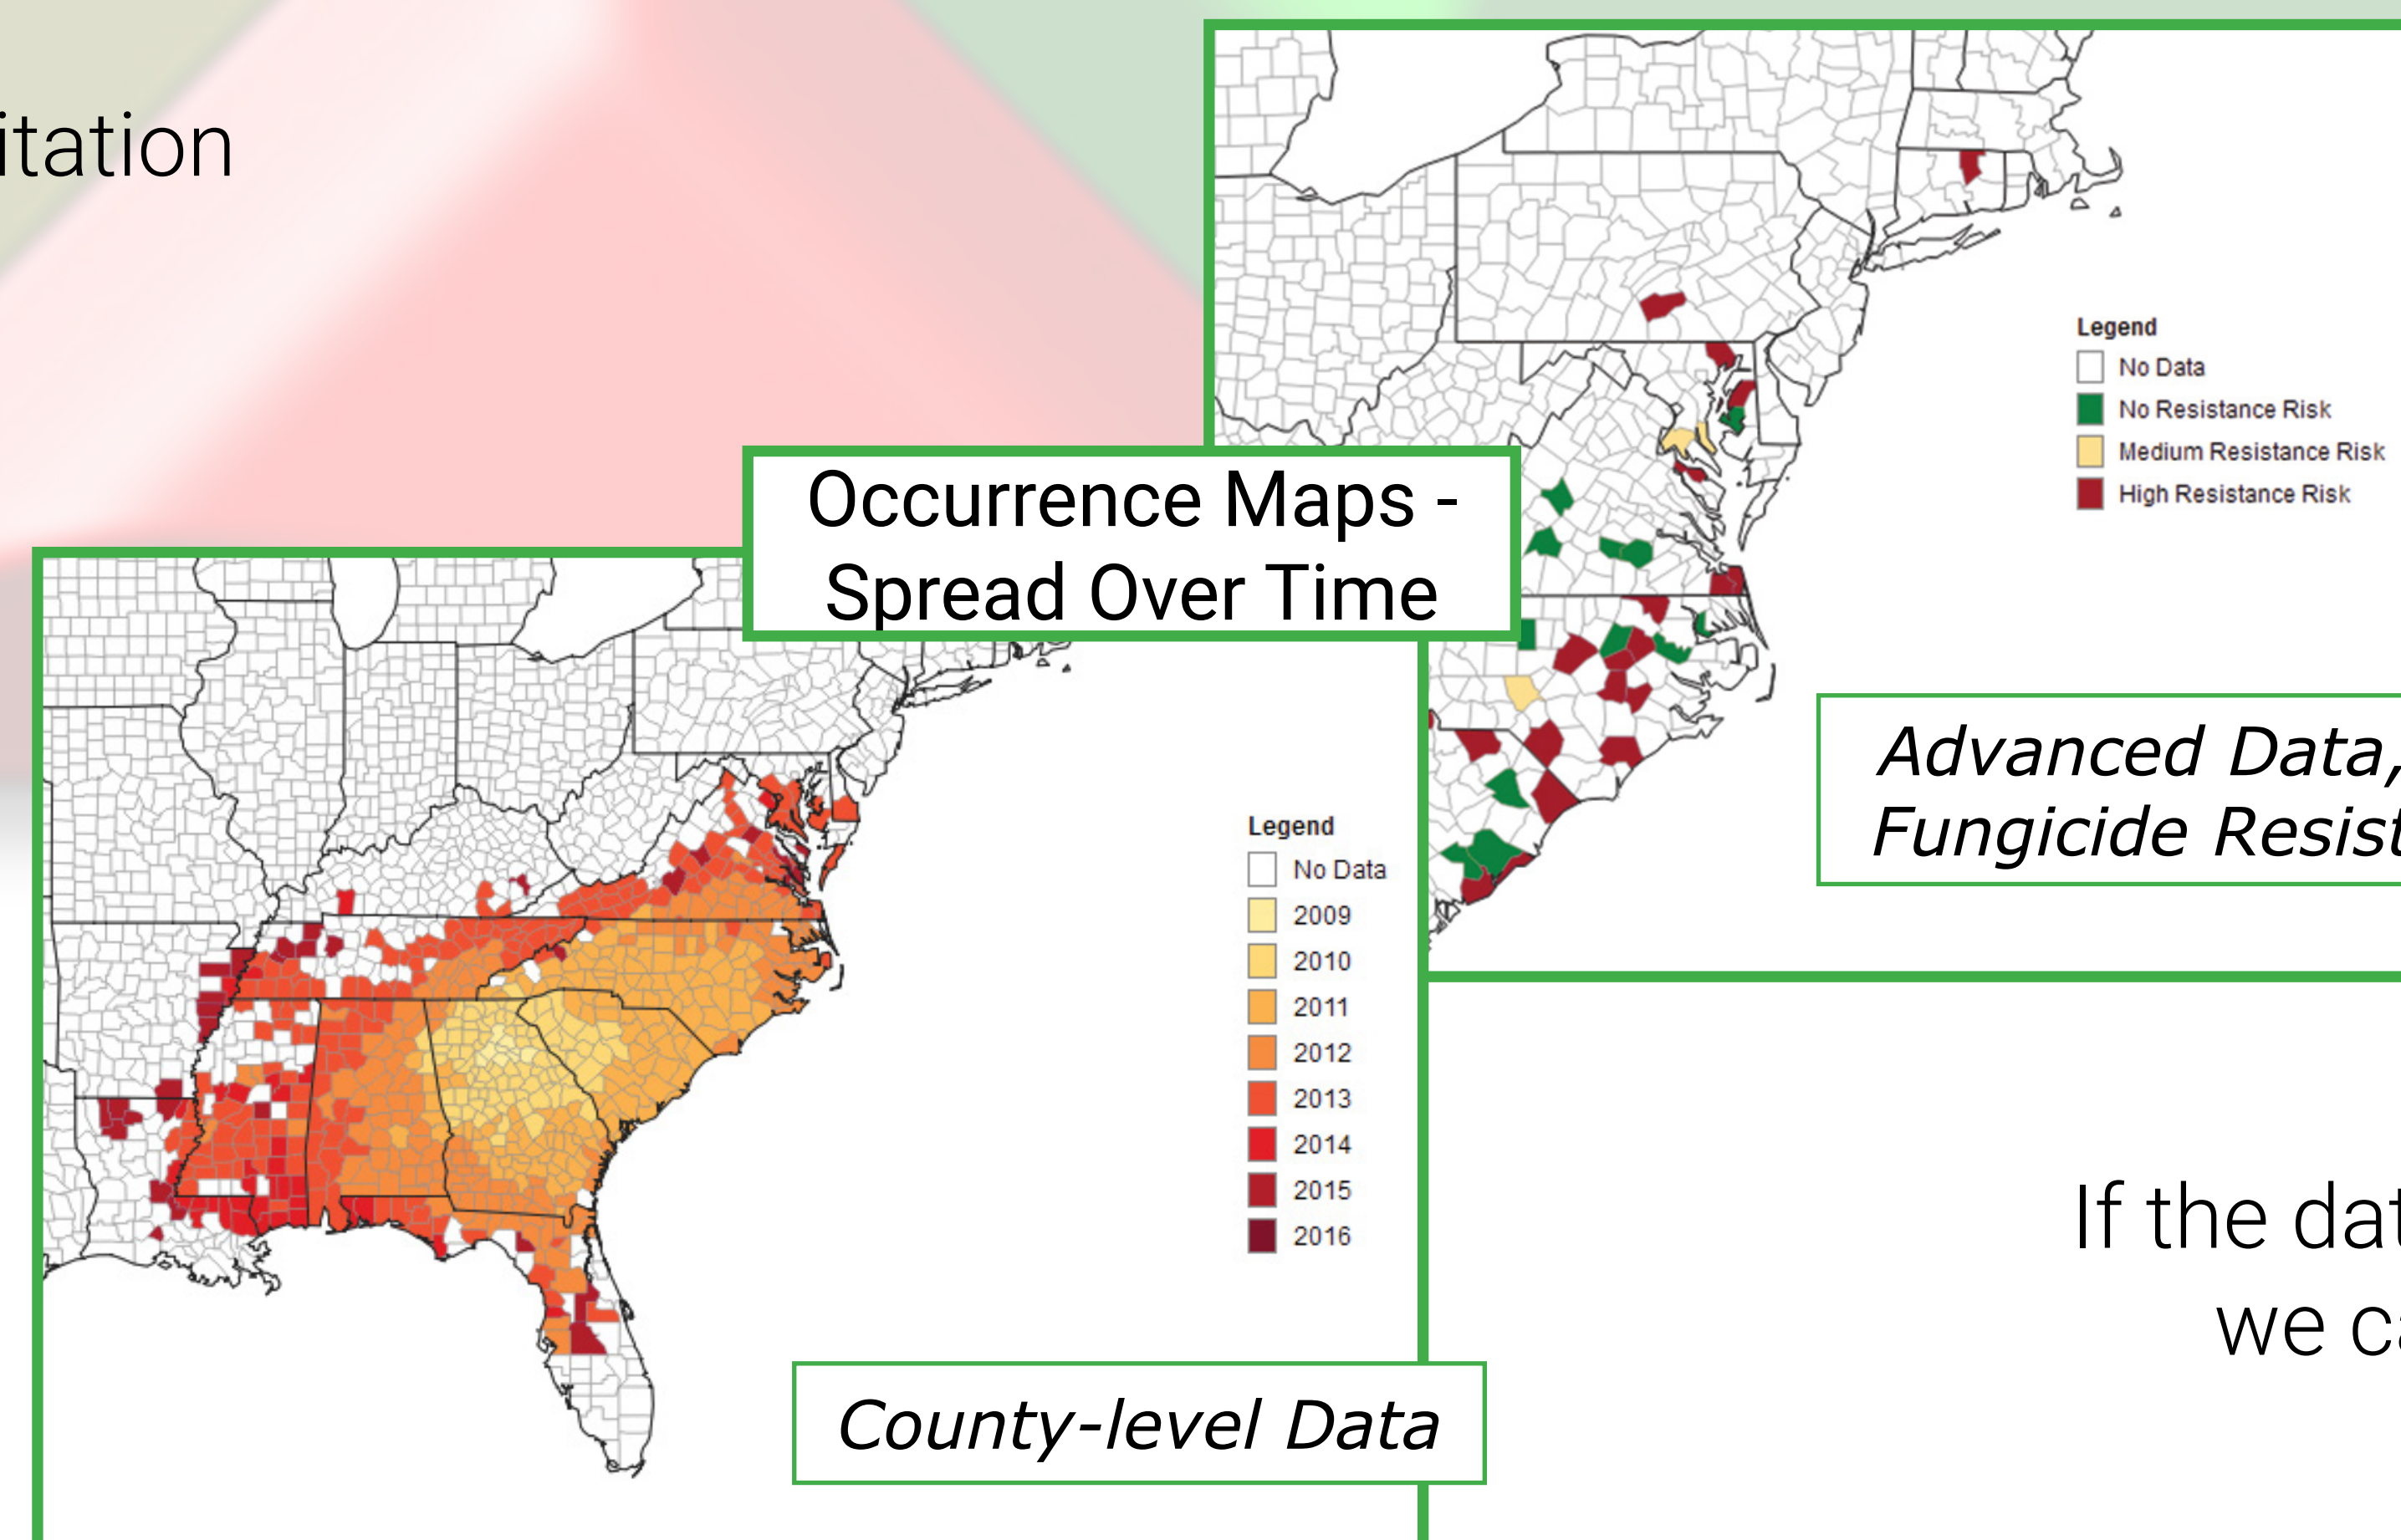

Maps Never spend time updating maps on your website again

- ➔ Freely available for non-commercial purposes, with citation