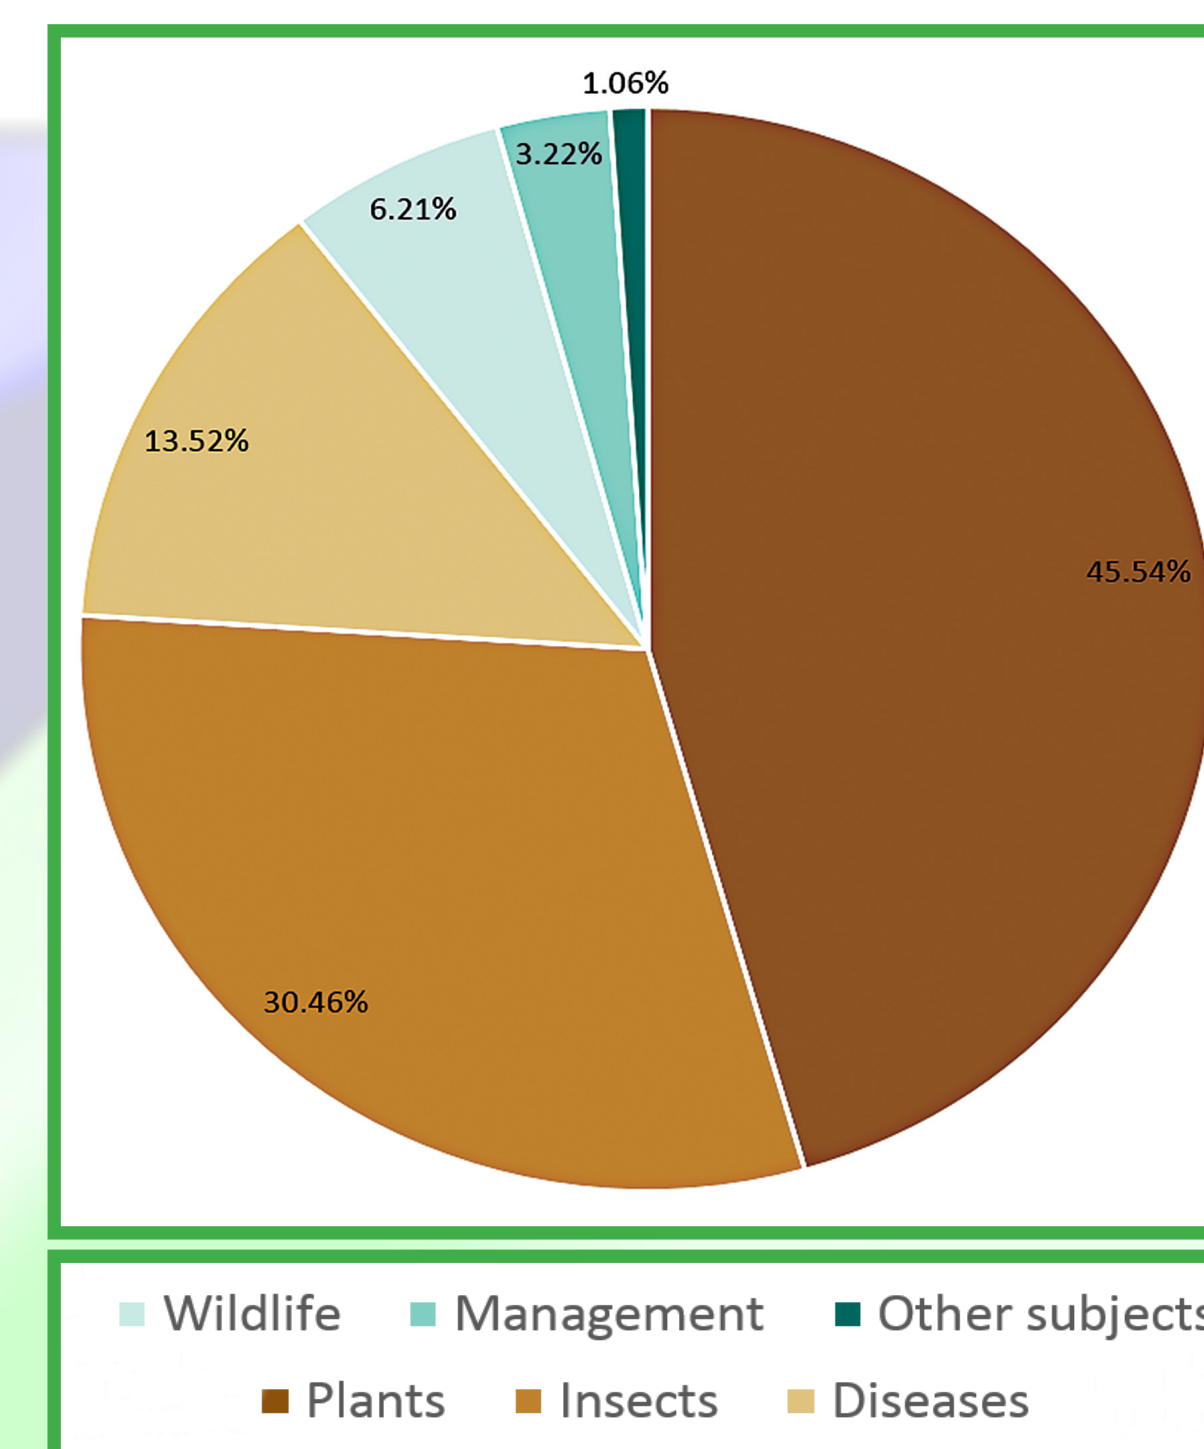

Bugwood Apps Regional applications bring the fight against invasive alien species close to home

- ➔ Bugwood Apps offer field guides, reporting, and decision support
- ➔ 35 apps developed since 2011
- ➔ Apps available on Google Play and Apple iTunes (Android and iOS)
- ➔ Visit apps.bugwood.org to learn about current apps or contact Bugwood to develop your own

BUGWOOD APPS

Bugwood Image Sites Find images for your projects

- ➔ Search 245,650 images on 23,138 subjects from 2,414 photographers in database
- ➔ Show off your images while supporting Extension and Outreach
- ➔ All images freely available for non-commercial use, with citation
- ➔ You retain image ownership and get usage stats