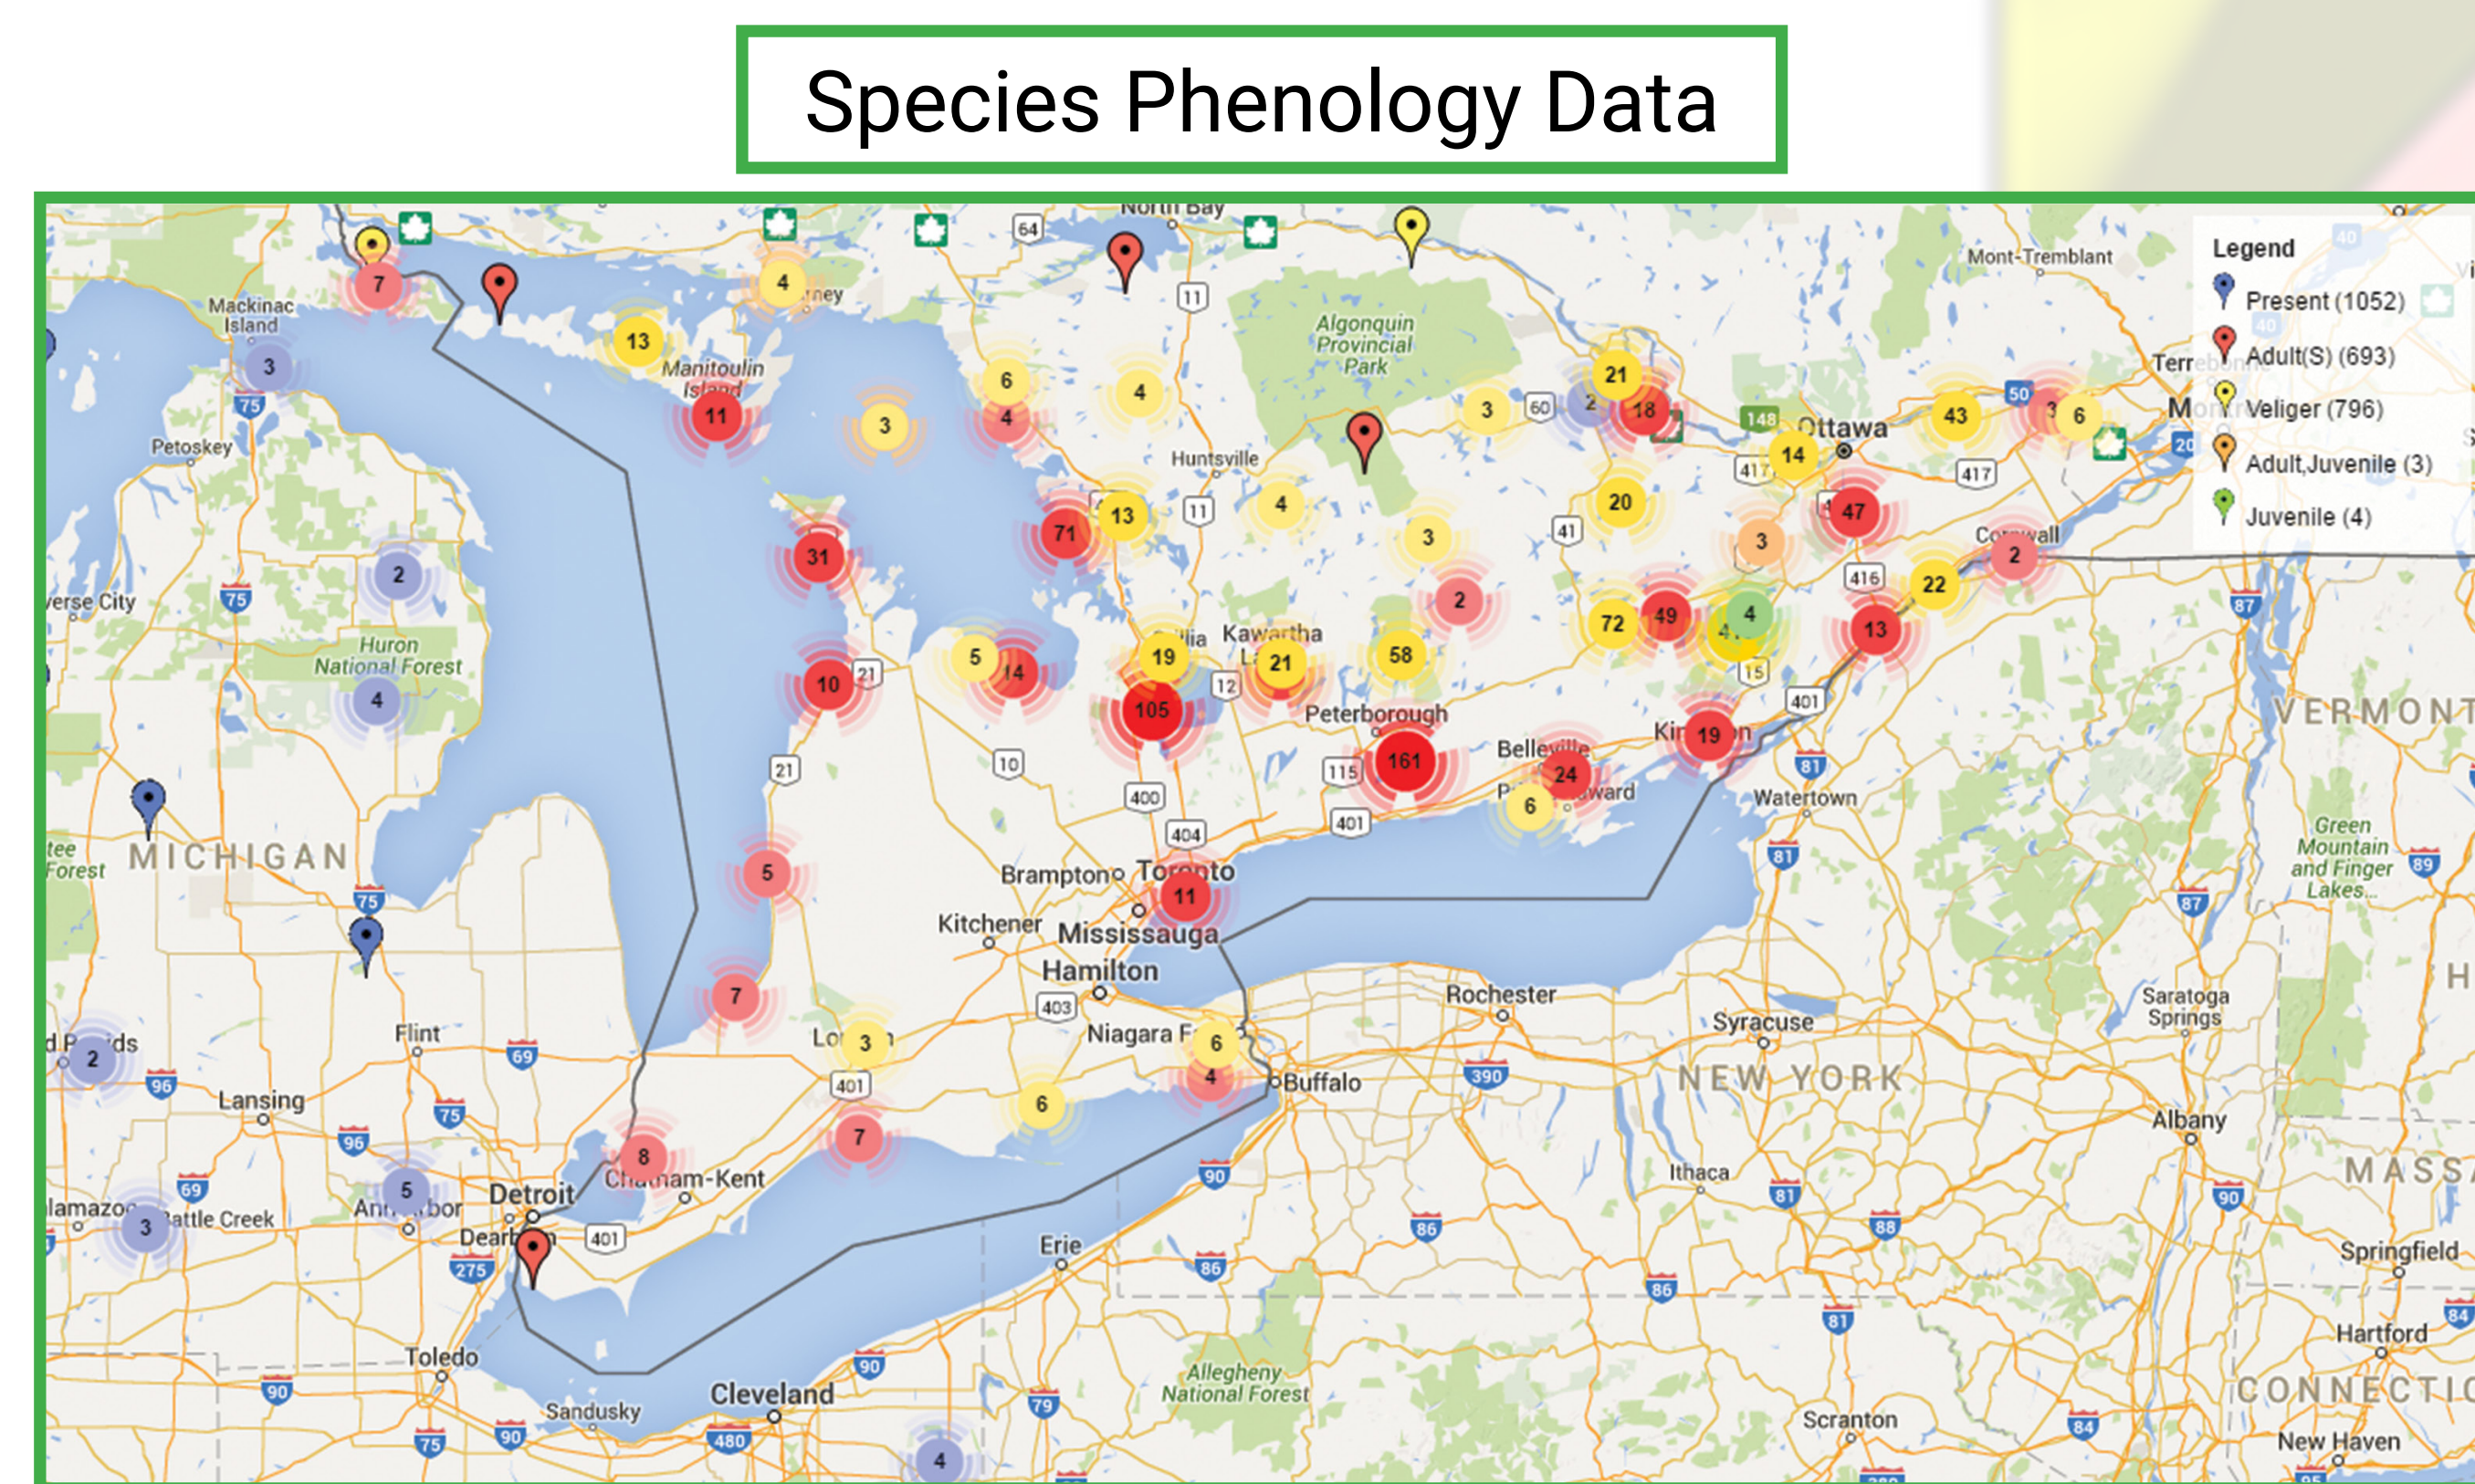

Maps Never spend time updating maps on your website again

- ➔ Freely available for non-commercial purposes, with citation