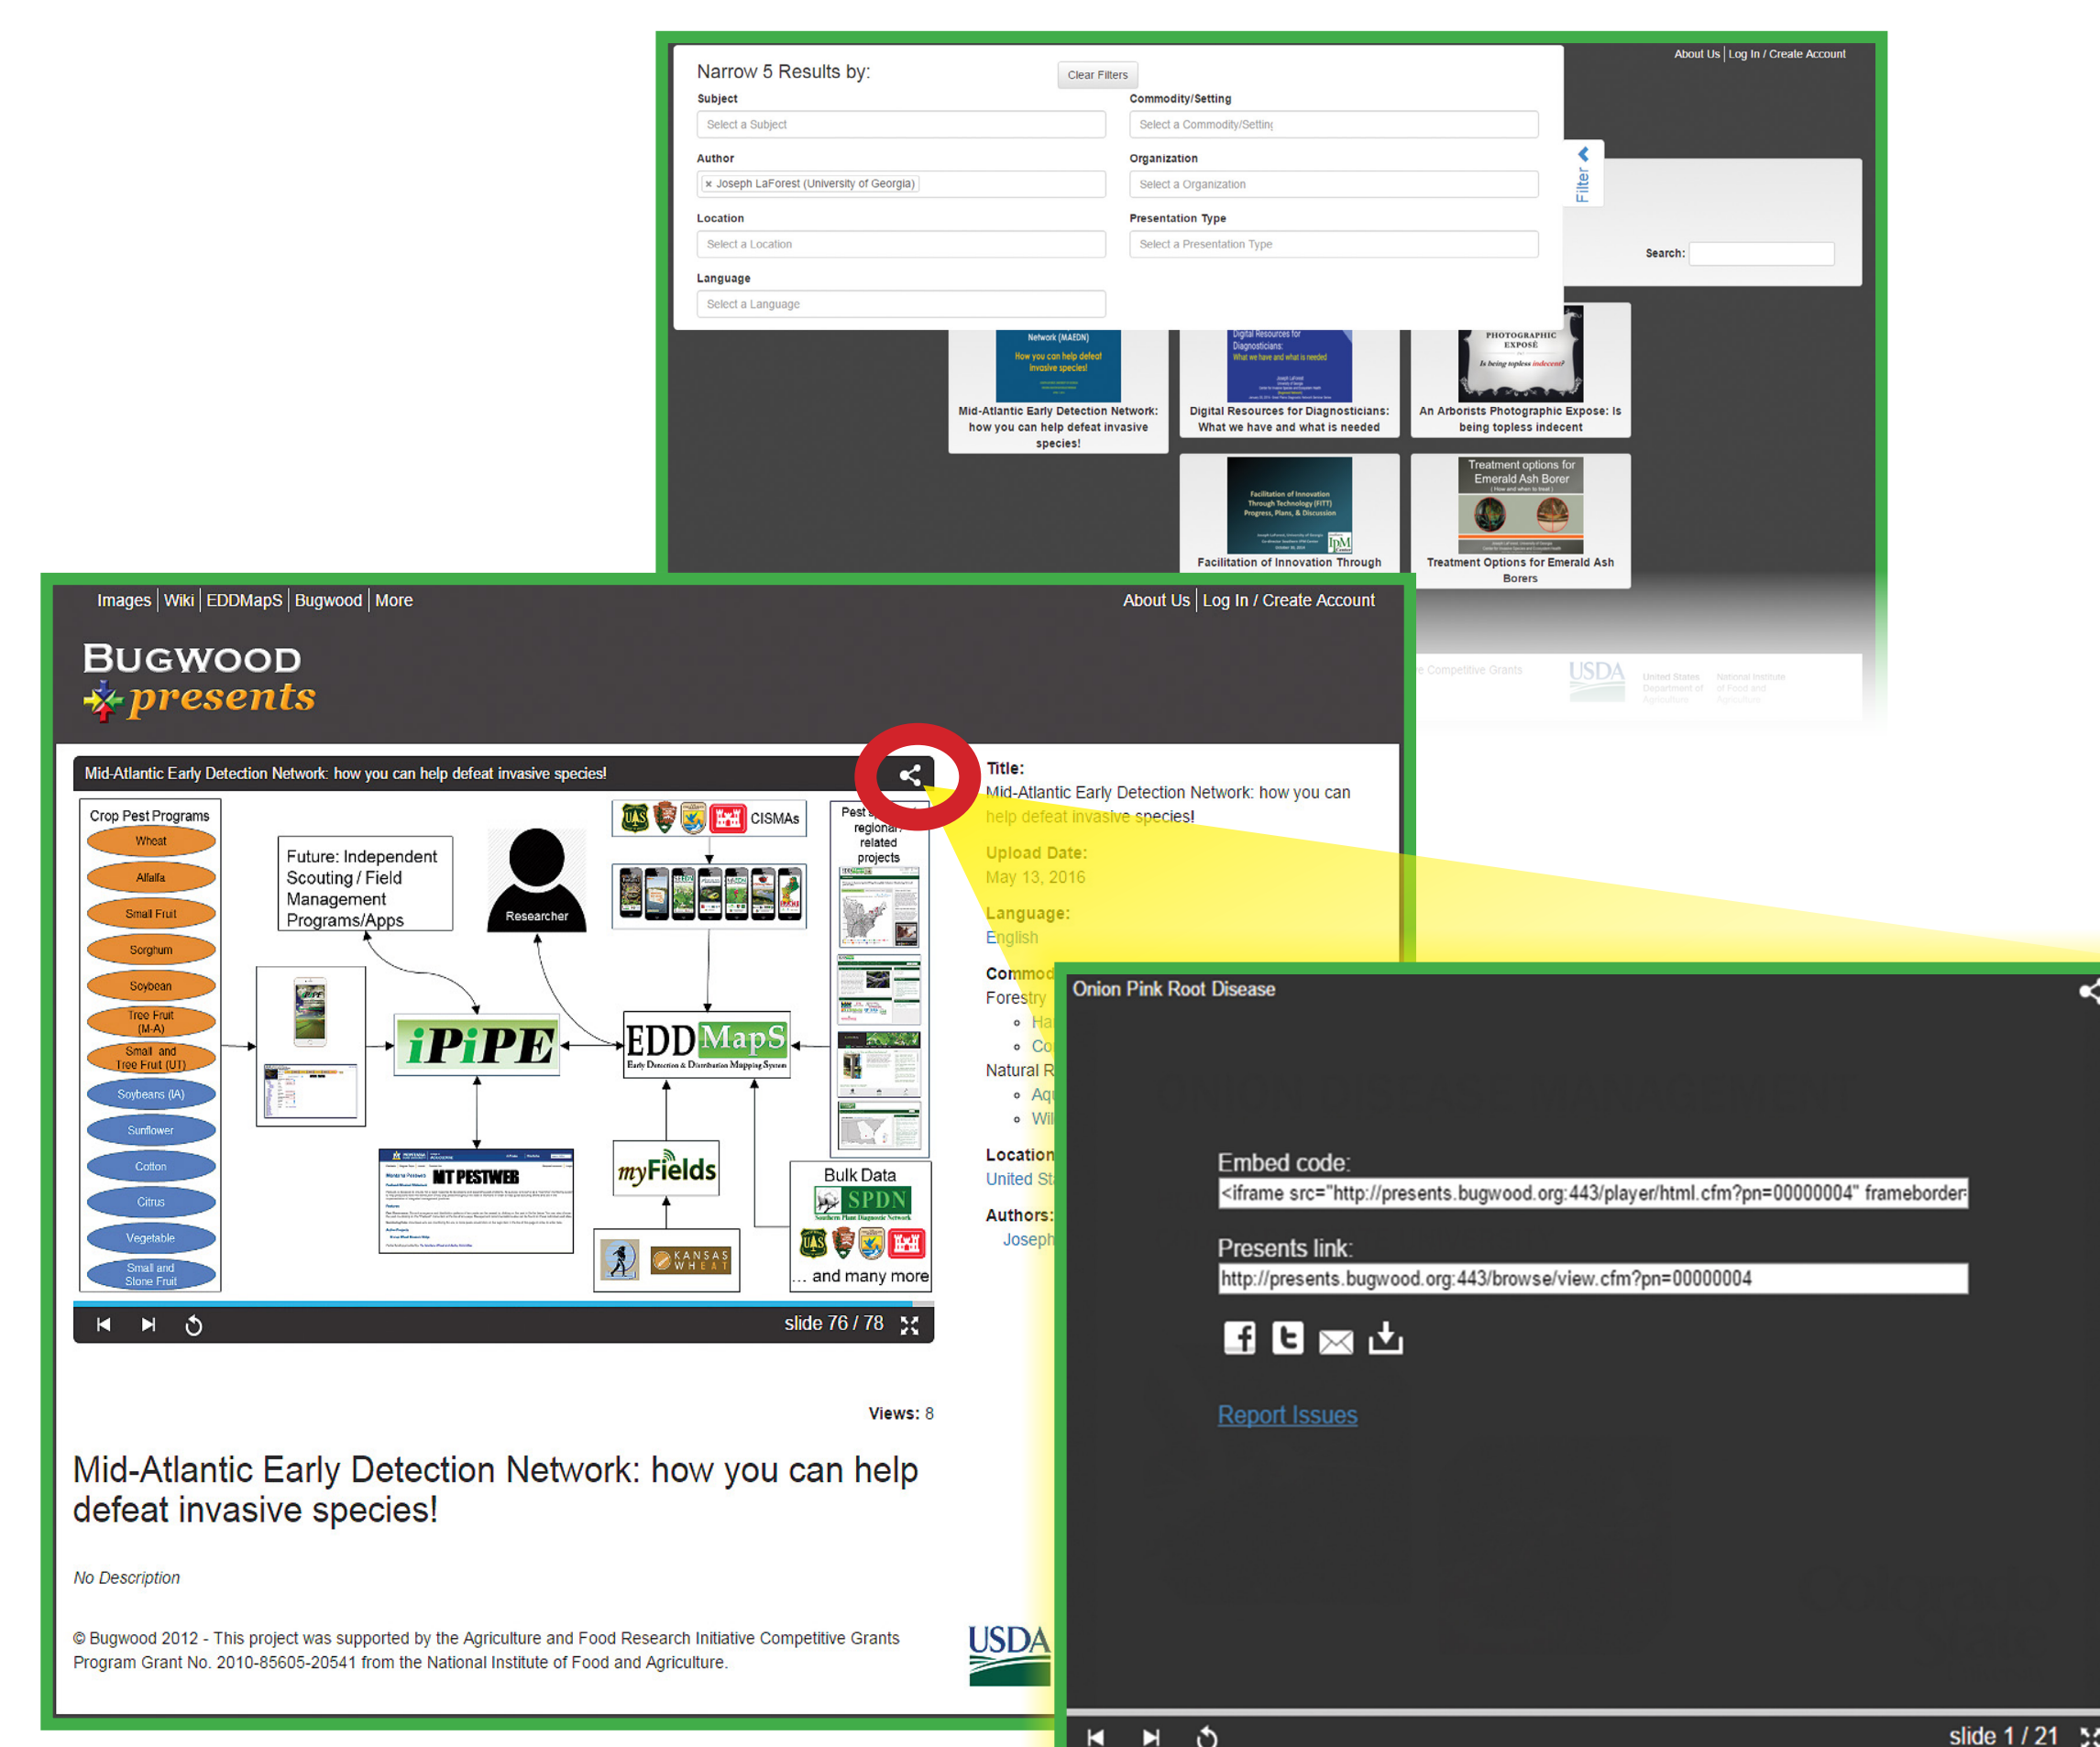

Bugwood Apps Regional applications bring the fight against invasive alien species close to home

- ➔ Bugwood Apps offer field guides, reporting, and decision support
- ➔ 35 apps developed since 2011
- ➔ Apps available on Google Play and Apple iTunes (Android and iOS)
- ➔ Visit apps.bugwood.org to learn about current apps or contact Bugwood to develop your own

BUGWOOD APPS

Bugwood Image Sites Find images for your projects

- ➔ Search 245,650 images on 23,138 subjects from 2,414 photographers in database
- ➔ Show off your images while supporting Extension and Outreach
- ➔ All images freely available for non-commercial use, with citation
- ➔ You retain image ownership and get usage stats

- ➔ Searchable content
- ➔ Freely available for non-commercial use, with citation
- ➔ Share to multiple websites, update once and done!

Data Sharing Collaboration, not competition

- ➔ Bringing occurrence data to a current standard
- ➔ Easy access via API or download
- ➔ 2.9 million occurrence records available